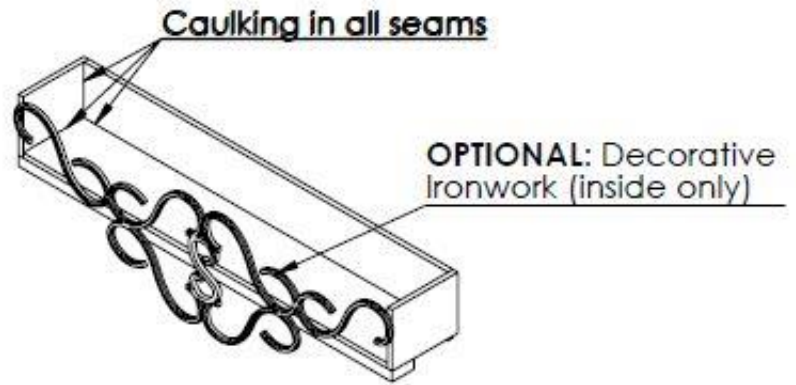

Planter Box Option 2

Option 1:

POT NOT TO EXTEND ABOVE 1X10

1X10 ROUGH SAWN FIR

2X4 ROUGH SAWN FIR

CAULKING IN ALL INTERIOR SEAMS

PLANTER MAXIMUM - 6' LENGTHS

IRON OPTIONAL