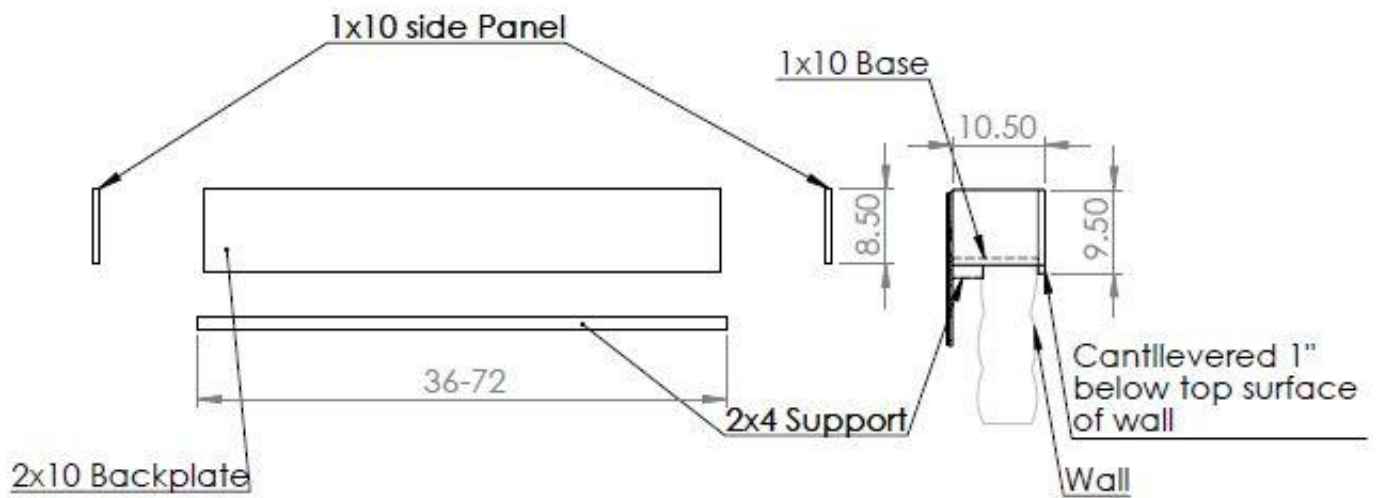

Planter Box Option 2

Option 1:

POT NOT TO EXTEND ABOVE 1X10

1X10 ROUGH SAWN FIR

2X4 ROUGH SAWN FIR

CAULKING IN ALL INTERIOR SEAMS

PLANTER MAXIMUM - 6' LENGTHS

IRON OPTIONAL