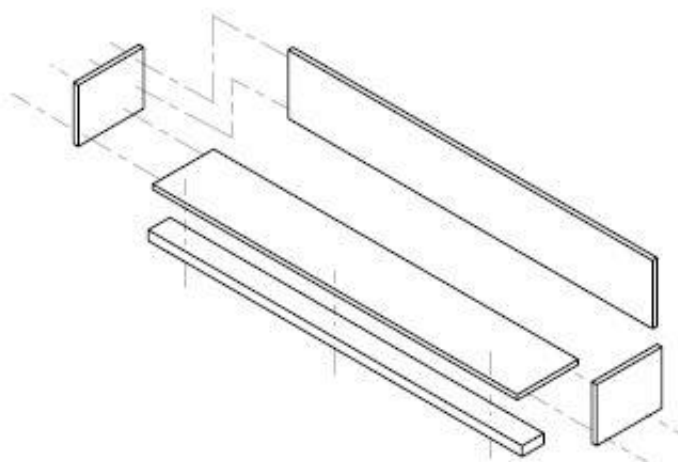

Assembly

Jordan Jacobsma Designs 2012
jordan@jacobsma.com