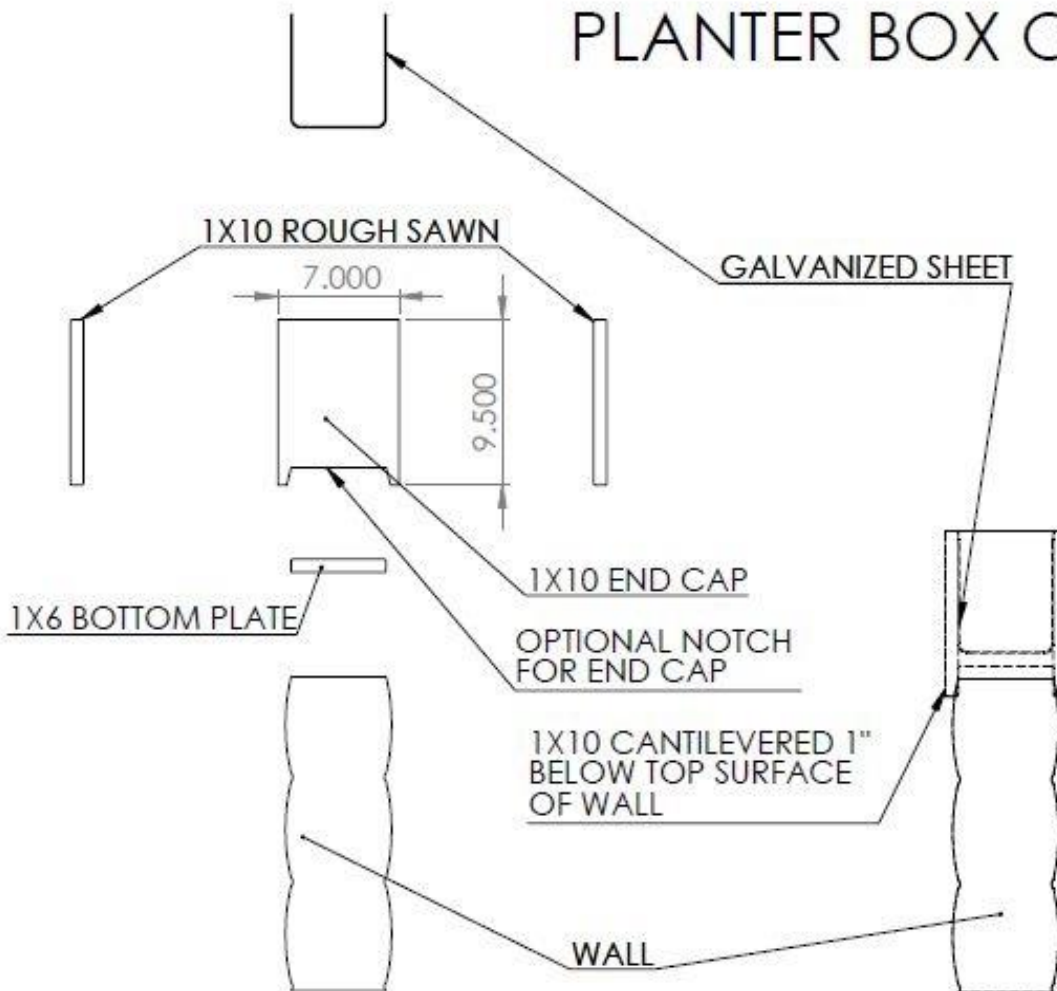

# PLANTER BOX OPTION 1

Option 1:

POT NOT TO EXTEND ABOVE 2X10

2X10(1X10) ROUGH SAWN FIR

CAULKING ON INT. EDGES OF GALVANIZED SHEETING

PLANTER MAXIMUM - 6' LENGTHS

NOTE:  
 ALL WOOD TO BE FINISHED WITH  
 SCOTCH PAINTS  
 OXFORD BROWN  
 ACRYLIC STAIN  
 SCOTCH PAINT CORP.  
 255 W. 189 ST. GARDENA